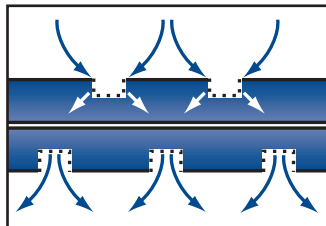

Now with the option of Activated Carbon!

SAFEGUARD Window Filter™ with Activated Carbon

Screen baffles increase filter efficiency, and in inclement weather help keep out rain and snow.**

Manufactured Sizes Fit Most Double-Hung Windows

Style	Height	Adjusts
AC736	7"	20" - 36"
AC744	7"	24" - 44"
AC1136	11"	20" - 36"
AC1144	11"	24" - 44"

A necessity for any allergy sufferer! This advanced health device is a great way to get fresh, filtered air into your home or office. Adding activated carbon to our filter media allows the filter to capture odors and gases in addition to the excellent particulate filtering capacity of the original. All from a device that is simple to use and does not use electricity.

The **SAFEGUARD Window Filter with Active Carbon** is easy to use. Simply open your double-hung window, expand the filter to fit and close the window down on top. That's it! The **SAFEGUARD Window Filter with Active Carbon** is symmetrical, so either side can be positioned facing out.